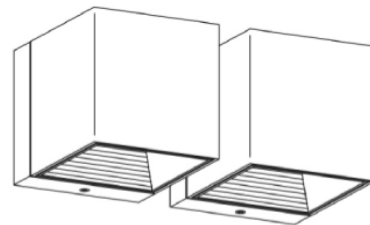

PROJECT	_____
TYPE	_____
SPECIFIER	_____
QUANTITY	_____
DATE	_____

DAU 2 LIGHT LINEAR SURFACE

D93241-

base number   Finish
Options

1. To build a product code in our configurator select the specify button on the base model # product page
2. To build a manual product code on this datasheet choose from the options listed below in blue font and add the suffix to the base model #

GENERAL

Series: Dau _____
Subseries: Dau 2 light Linear _____
Brand: Milan _____
Division: Design _____
Mounting Type: Surface _____
Mounting Location: Wall _____
Subcategory: Up/Down Light _____

PHYSICAL

Shape: Rectangle _____
Length (mm): 80 _____
Length (in): 3 1/8 _____
Height (mm): 80 _____
Depth (mm): 101 _____
Height (in): 3 1/8 _____
Depth (in): 4 _____
Light Distribution: Direct / Indirect _____
Fixture Finish: [BAL](#) / [MWL](#) / [BSL](#) _____
Fixture Material: Extruded Aluminum _____

ELECTRICAL

Lamp Type: LED _____
Input Wattage (W): 28 _____
Dimming: Electronic Low Voltage Dimming _____
Input Voltage (V): 120Vac Direct Line _____

LED

Number of LEDs: 4 _____
Color Temperature (°K): 3000 _____
Max. Delivered Lumen (lm): 1330 _____
CRI: >90 CRI _____
Lamp Life (hrs): 50000 _____

OPTICAL

RATINGS AND CERTIFICATIONS

Certified By: Certified for North American Standards _____
IP rating: IP20 _____