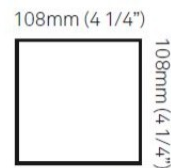

DAU DOUBLE SURFACE

D93195R9-

base number Finish
Options

PROJECT
TYPE
SPECIFIER
QUANTITY
DATE

1. To build a product code in our configurator select the specify button on the base model # product page
2. To build a manual product code on this datasheet choose from the options listed below in blue font and add the suffix to the base model #

GENERAL

Series: Dau
Subseries: Dau Double
Brand: Milan
Division: Design
Mounting Type: Surface
Mounting Location: Wall
Subcategory: Up/Down Light

PHYSICAL

Shape: Rectangle
Length (mm): 80
Length (in): 3 1/8
Height (mm): 200
Depth (mm): 101
Height (in): 7 7/8
Depth (in): 4
Extension (mm): 101
Extension (in): 4
Light Distribution: Direct / Indirect
Fixture Finish: [BAL](#) / [MWL](#) / [BSL](#)
Fixture Material: Extruded Aluminum

ELECTRICAL

Lamp Type: LED
Total Output Wattage (W): 18.6
Dimming: Electronic Low Voltage Dimming
Input Voltage (V): 120

LED

Number of LEDs: 2
Color Temperature (°K): 3000
Nominal Lumen (lm): 1912
CRI: >90 CRI
Lamp Life (hrs): 50000

OPTICAL

RATINGS AND CERTIFICATIONS

Certified By: Certified for North American Standards
IP rating: IP20

J-Box cover plate
Included