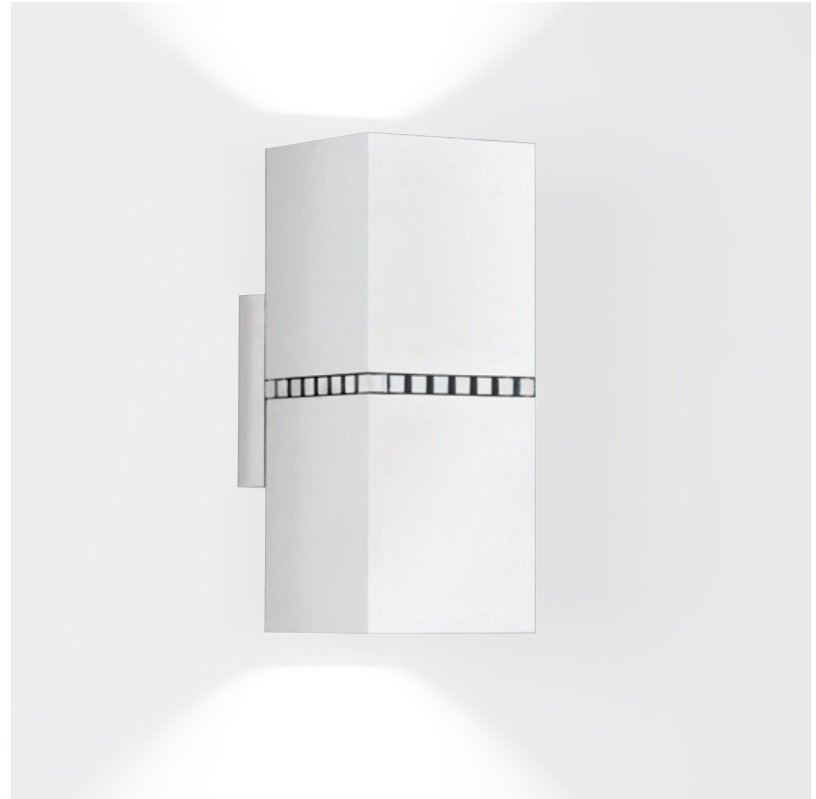

DAU DOUBLE SURFACE

D93195R9-

base number Finish
Options

PROJECT
TYPE
SPECIFIER
QUANTITY
DATE

1. To build a product code in our configurator select the specify button on the base model # product page
2. To build a manual product code on this datasheet choose from the options listed below in blue font and add the suffix to the base model #

GENERAL

Series: Dau
Subseries: Dau Double
Brand: Milan
Division: Design
Mounting Type: Surface
Mounting Location: Wall
Subcategory: Up/Down Light

PHYSICAL

Shape: Rectangle
Length (mm): 80
Length (in): 3 1/8
Height (mm): 200
Depth (mm): 101
Height (in): 7 7/8
Depth (in): 4
Extension (mm): 101
Extension (in): 4
Light Distribution: Direct / Indirect
Fixture Finish: [BAL](#) / [MWL](#) / [BSL](#)
Fixture Material: Extruded Aluminum

ELECTRICAL

Lamp Type: LED
Total Output Wattage (W): 18.6
Dimming: Electronic Low Voltage Dimming
Input Voltage (V): 120

LED

Number of LEDs: 2
Color Temperature (°K): 3000
Nominal Lumen (lm): 1912
CRI: >90 CRI
Lamp Life (hrs): 50000

OPTICAL

RATINGS AND CERTIFICATIONS

Certified By: Certified for North American Standards
IP rating: IP20

J-Box cover plate
Included