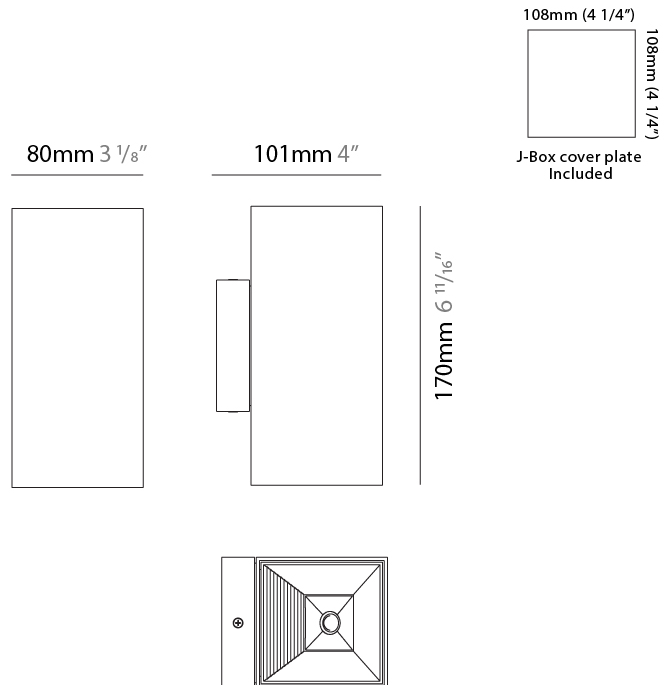

DAU SINGLE SURFACE

D93152R9-

base number   Finish
Options

PROJECT	_____
TYPE	_____
SPECIFIER	_____
QUANTITY	_____
DATE	_____

1. To build a product code in our configurator select the specify button on the base model # product page
2. To build a manual product code on this datasheet choose from the options listed below in blue font and add the suffix to the base model #

GENERAL

Series: Dau _____
Subseries: Dau Single _____
Brand: Milan _____
Division: Design _____
Mounting Type: Surface _____
Mounting Location: Wall _____
Subcategory: Up/Down Light _____

PHYSICAL

Shape: Rectangle _____
Length (mm): 80 _____
Length (in): 3 1/8 _____
Height (mm): 170 _____
Height (in): 6 11/16 _____
Extension (mm): 101 _____
Extension (in): 4 _____
Light Distribution: Direct / Indirect _____
Fixture Finish: BAL / MWL / BSL _____
Fixture Material: Extruded Aluminum _____

ELECTRICAL

Lamp Type: LED _____
Input Wattage (W): 14 _____
Dimming: Electronic Low Voltage Dimming _____
Input Voltage (V): 120Vac Direct Line _____

LED

Number of LEDs: 2 _____
Color Temperature (°K): 3000 _____
Max. Delivered Lumen (lm): 1330 _____
CRI: >90 CRI _____
Lamp Life (hrs): 50000 _____

OPTICAL

RATINGS AND CERTIFICATIONS

Certified By: Certified for North American Standards _____
IP rating: IP44 _____