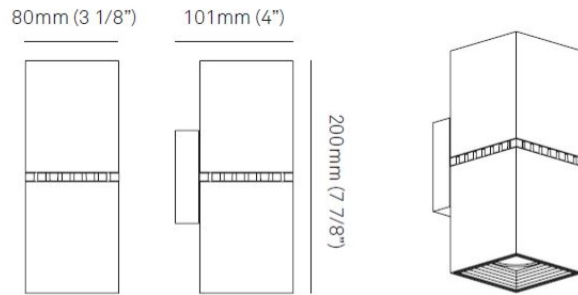

DAU DOUBLE SURFACE

D93195R9-

base number Finish
Options

PROJECT
TYPE
SPECIFIER
QUANTITY
DATE

1. To build a product code in our configurator select the specify button on the base model # product page
2. To build a manual product code on this datasheet choose from the options listed below in blue font and add the suffix to the base model #

GENERAL

Series: Dau
Subseries: Dau Double
Brand: Milan
Division: Design
Mounting Type: Surface
Mounting Location: Wall
Subcategory: Up/Down Light

PHYSICAL

Shape: Rectangle
Length (mm): 80
Length (in): 3 1/8
Height (mm): 200
Depth (mm): 101
Height (in): 7 7/8
Depth (in): 4
Extension (mm): 101
Extension (in): 4
Light Distribution: Direct / Indirect
Fixture Finish: [BAL](#) / [MWL](#) / [BSL](#)
Fixture Material: Extruded Aluminum

ELECTRICAL

Lamp Type: LED
Total Output Wattage (W): 18.6
Dimming: Electronic Low Voltage Dimming
Input Voltage (V): 120

LED

Number of LEDs: 2
Color Temperature (°K): 3000
Nominal Lumen (lm): 1912
CRI: >90 CRI
Lamp Life (hrs): 50000

OPTICAL

RATINGS AND CERTIFICATIONS

Certified By: Certified for North American Standards
IP rating: IP20

J-Box cover plate
Included