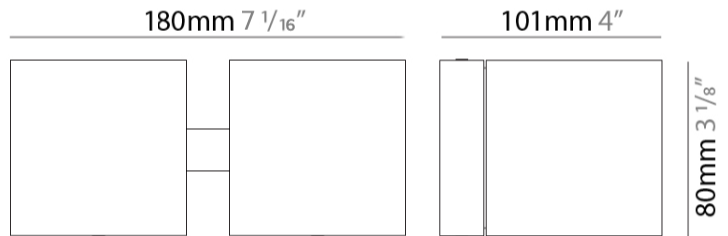

108mm (4 1/4")
108mm (4 1/4")
J-Box cover plate Included