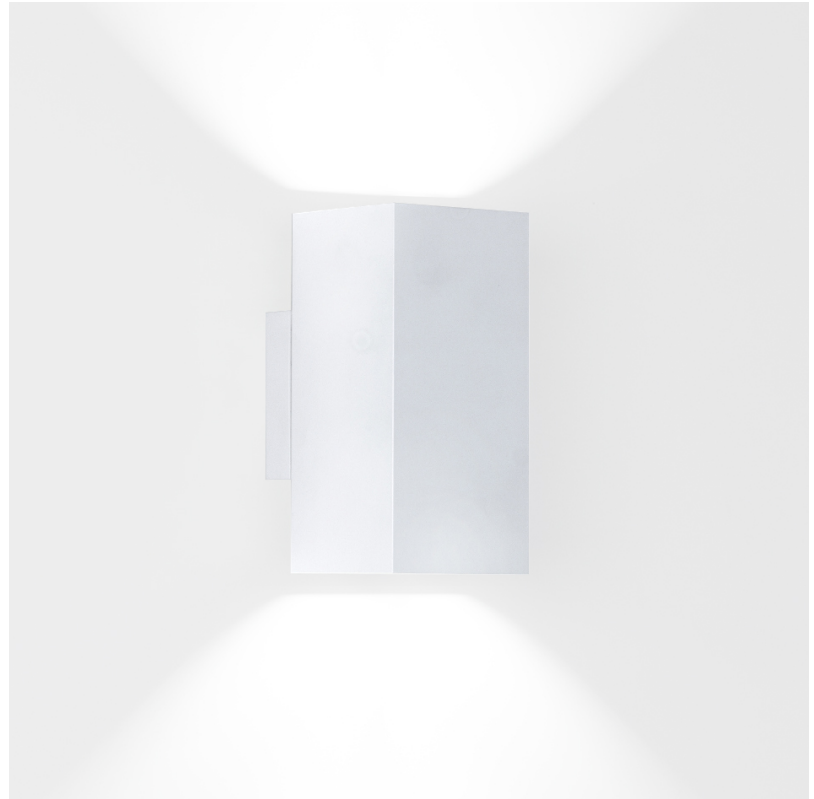

DAU SINGLE SURFACE

D93152R9-

base number   Finish
Options

PROJECT	_____
TYPE	_____
SPECIFIER	_____
QUANTITY	_____
DATE	_____

1. To build a product code in our configurator select the specify button on the base model # product page
2. To build a manual product code on this datasheet choose from the options listed below in blue font and add the suffix to the base model #

GENERAL

Series: Dau _____
Subseries: Dau Single _____
Brand: Milan _____
Division: Design _____
Mounting Type: Surface _____
Mounting Location: Wall _____
Subcategory: Up/Down Light _____

PHYSICAL

Shape: Rectangle _____
Length (mm): 80 _____
Length (in): 3 1/8 _____
Height (mm): 170 _____
Height (in): 6 11/16 _____
Extension (mm): 101 _____
Extension (in): 4 _____
Light Distribution: Direct / Indirect _____
Fixture Finish: BAL / MWL / BSL _____
Fixture Material: Extruded Aluminum _____

ELECTRICAL

Lamp Type: LED _____
Input Wattage (W): 14 _____
Dimming: Electronic Low Voltage Dimming _____
Input Voltage (V): 120Vac Direct Line _____

LED

Number of LEDs: 2 _____
Color Temperature (°K): 3000 _____
Max. Delivered Lumen (lm): 1330 _____
CRI: >90 CRI _____
Lamp Life (hrs): 50000 _____

OPTICAL

RATINGS AND CERTIFICATIONS

Certified By: Certified for North American Standards _____
IP rating: IP44 _____